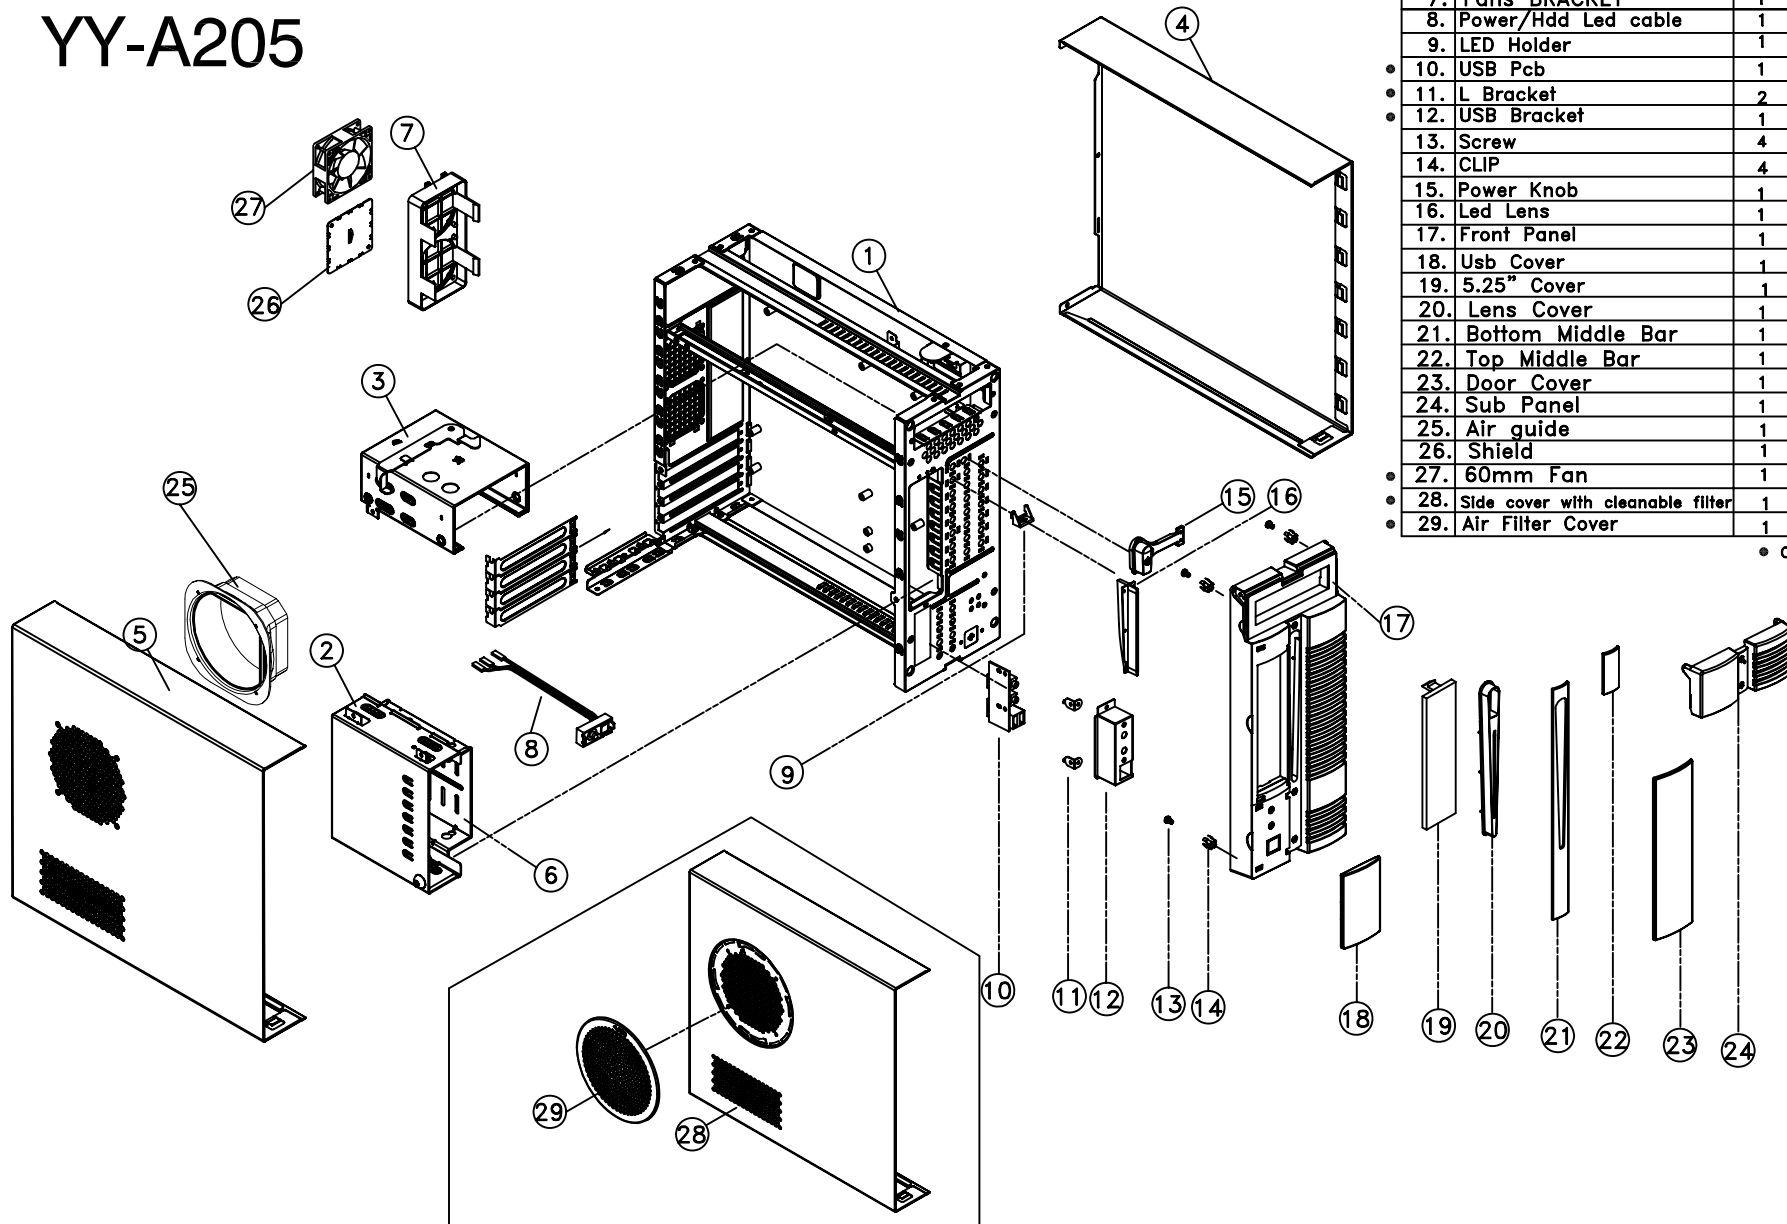

YY-A205

Item	Part Name	Q'TY	Remark
1.	Chassis	1	N0001-A2051
2.	5.25" driver bracket	1	N0206-A2081
3.	3.5" driver bracket UNIT	1	N0018-A2001
4.	Side cover	1	N0201-A2081
5.	Side cover(with holes)	1	N0201-A208G
6.	HDD ADD BRACKET	1	N0205-A2081
7.	Fans BRACKET	1	N0323-A2002
8.	Power/Hdd Led cable	1	N0403-A2401
9.	LED Holder	1	N0316-A1BS1
10.	USB Pcb	1	N0802-00002
11.	L Bracket	2	N0212-34081
12.	USB Bracket	1	N0211-A1084
13.	Screw	4	N5401-31062
14.	CLIP	4	N5512-00001
15.	Power Knob	1	N0303-A1051
16.	Led Lens	1	N0306-A1051
17.	Front Panel	1	N0301-A1051
18.	Usb Cover	1	N0310-A1051
19.	5.25" Cover	1	N0311-34AH1
20.	Lens Cover	1	N0317-A1051
21.	Bottom Middle Bar	1	N0320-A1052
22.	Top Middle Bar	1	N0320-A1051
23.	Door Cover	1	N0308-A1051
24.	Sub Panel	1	N0302-A1051
25.	Air guide	1	N0018-A2001
26.	Shield	1	N0219-A1081
27.	60mm Fan	1	0601-00003
28.	Side cover with cleanable filter	1	N0201-A208G
29.	Air Filter Cover	1	N5501-00003