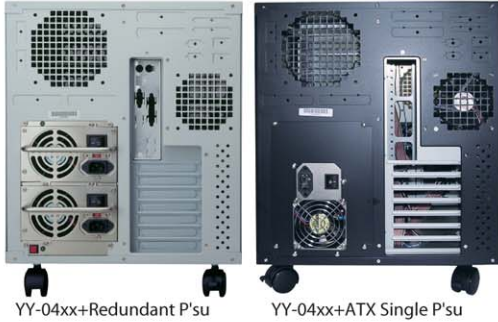

SERVER
RAID

Meet P4 spec

Cube

YY-0420/0430

Server Case

¥DATA Redundancy ¥Power Redundancy

- Excellent thermal solution
- Easy assembly and maintenance
- High security
- Meet FCC Class 'B' and CE requirement
- Chassis with EEB3.0 compliant E-Bay (M/B standoffs)

black color

YY-0420

YY-0430

The Professional Computer Case Manufacturer

www.yycase.com

Cube YY-0420 / 0430 Server case

SPECIFICATIONS

| | |
|-----------------------------|--|
| Case dimension | 370mm W x 530mm D x 411mm H (14.6" W x 20.9" D x 16.2" H) |
| Motherboard configuration | Extended ATX(12" x 13"), ATX |
| Drive configuration | Up to 10 drive bays : 8 x 5.25" exposed + 2 x 3.5" exposed |
| Slot Bracket | 7 slots |
| Expansion slot | 2 x DB25 port, 2 x DB9 port, 2 x SCSI(68 pin), 2x ID ports |
| Front panel control | Power switch, Reset switch, Power LED, Power Error LED, HDD LEDs, Keylock |
| Optional system cooling fan | 1x9cm & 1x12cm fan for rear-mounted to exhaust air out 2x12cm fans for front-mounted with filter. |
| Optional Power Supply | ATX Single, Redundant Power Supply ATX 12V/SSI EPS12V PFC function available |
| Net Weight | 18kg (39.7 lbs) without PSU |
| Color | Cool gray, Black |

Right View

- . Single slide in rail plus fixed screws for security of 5.25" drive installation
- . 1x12cm fan rear mounted to exhaust hot air out
- . Optional hot swap redundant power supply, ideal for server and workstation
- . 8x5.25" drive bays could be installed up to 12xHDD hot-swap enclosure module(option) for ATA 66/100/133 , SCSI Ultra 320, SATA HDD